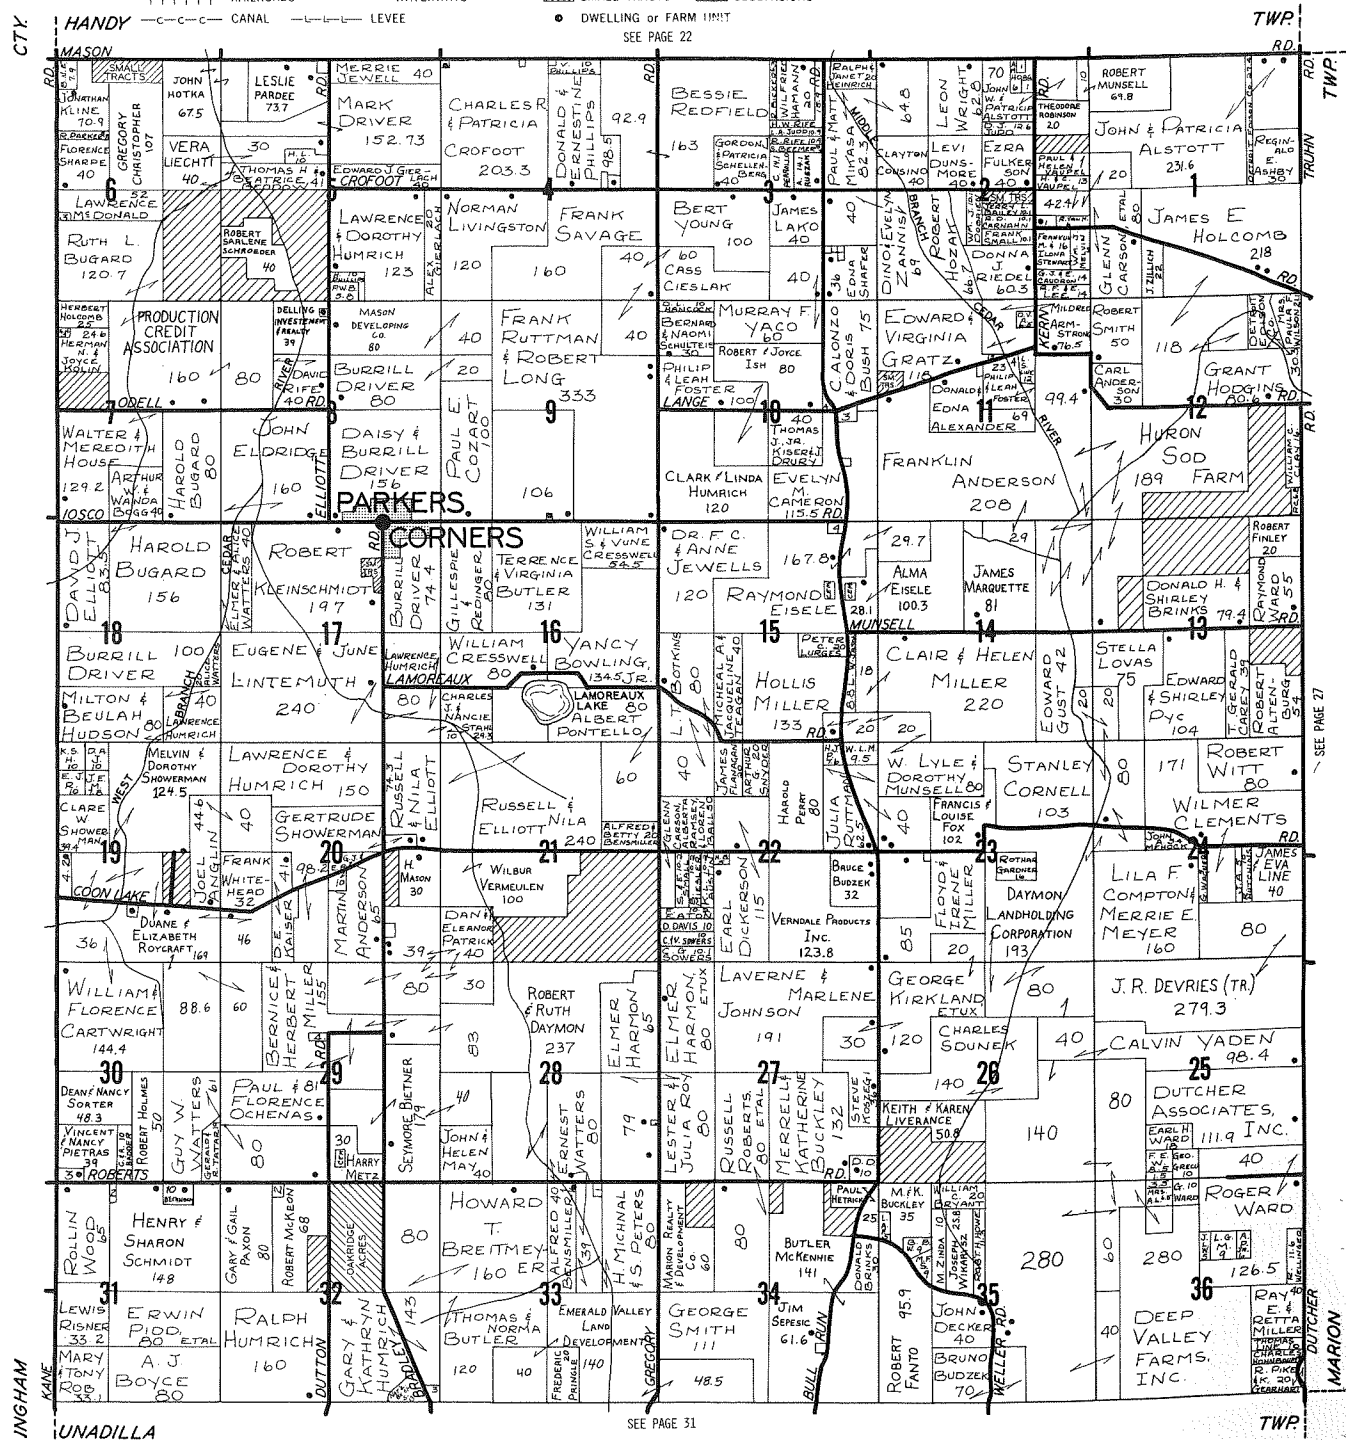

LEGEND

FEDERAL, STATE or INTERSTATE HIGHWAYS
 COUNTY or TOWNSHIP ROADS
 RAILROADS
 CANAL
 LEVEE
 CEMETERY
 INCORPORATED CITY, VILLAGE or BURROUGH
 SMALL TRACTS
 SUBDIVISIONS
 DWELLING or FARM UNIT
 760 SPOT LEVEL ELEVATION

P.O. BOX 333, HOWELL, MICHIGAN 48843
 (517) 546-3333

Look for THIS Emblem.....

Livingston County HOME BUILDERS ASSN.

FAST, FRIENDLY AND EFFICIENT SERVICE FOR TITLE INSURANCE AND ESCROW

PHONE 546-8020
 110 EAST GRAND RIVER
 HOWELL, MICHIGAN 48843