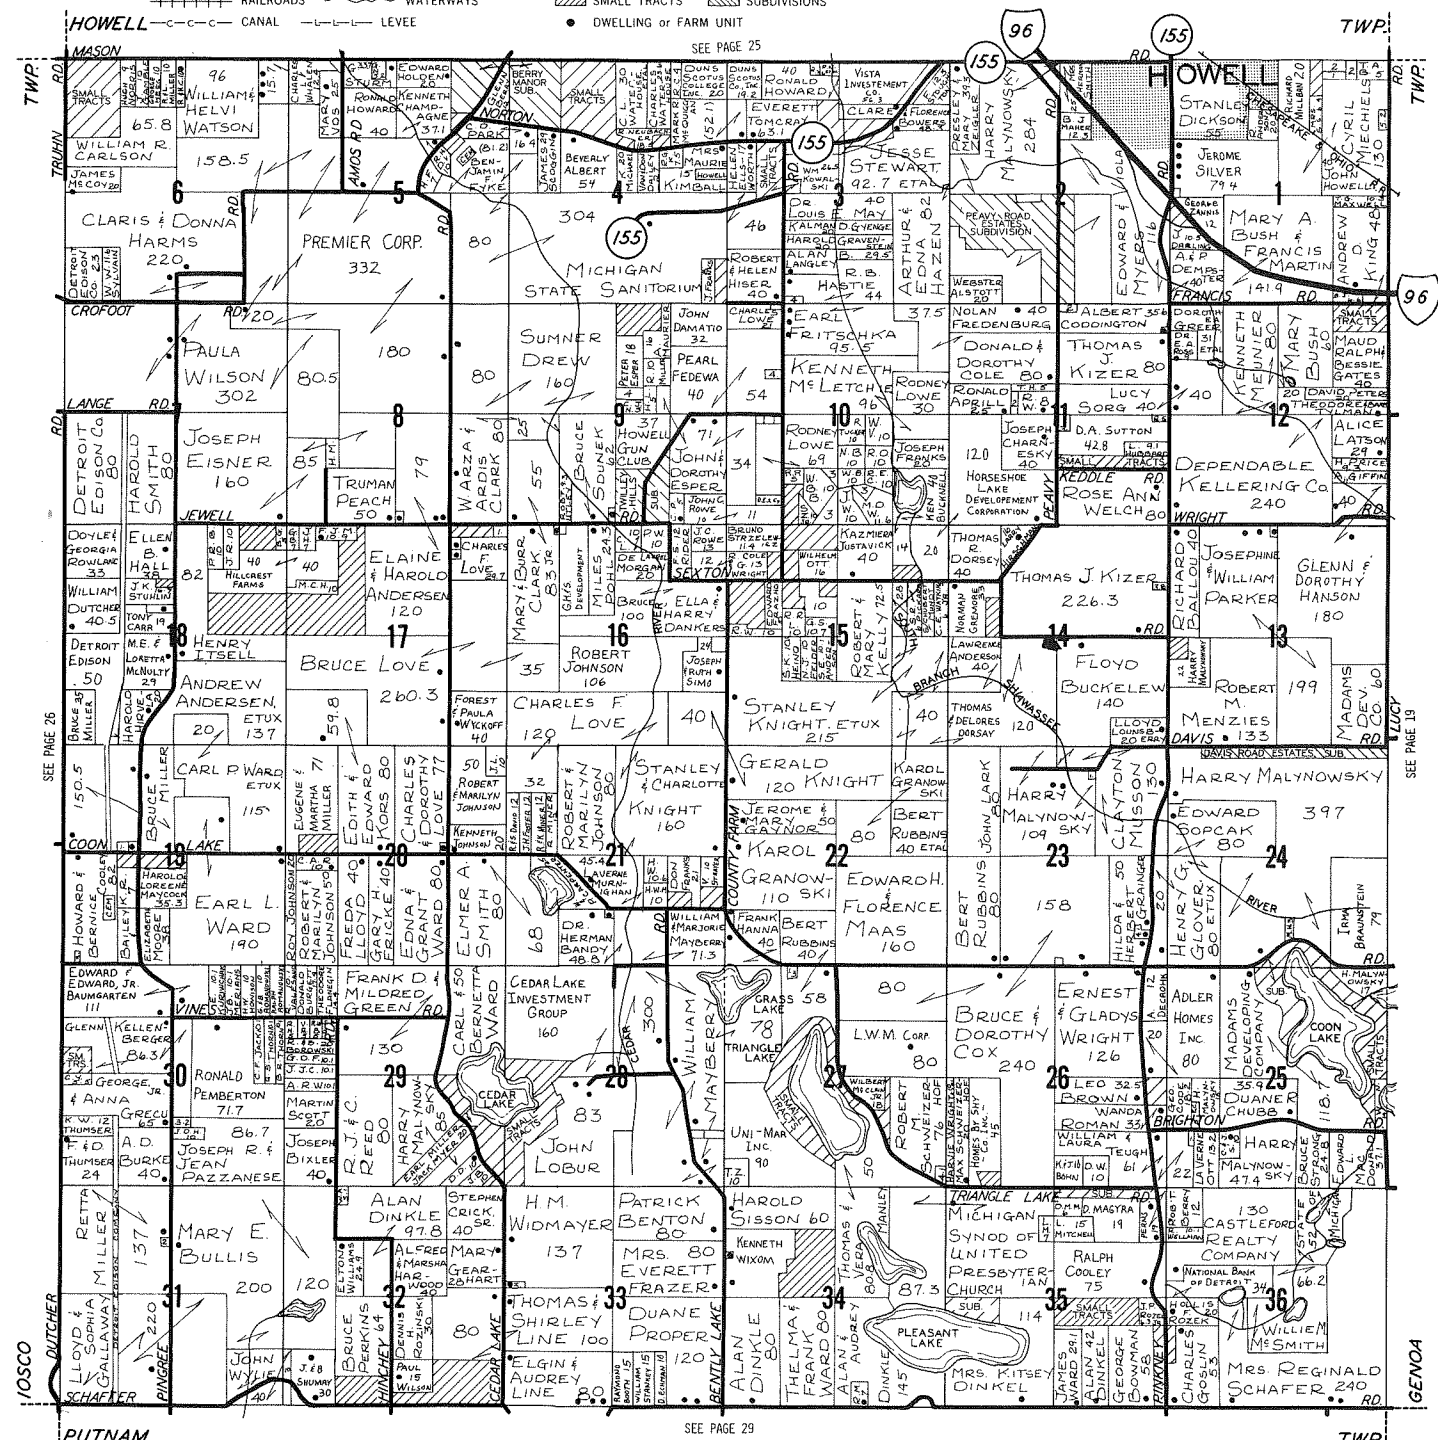

LEGEND

FEDERAL, STATE or INTERSTATE HIGHWAYS
 COUNTY or TOWNSHIP ROADS
 RAILROADS
 CANAL
 LEVEE
 CEMETERY
 INCORPORATED CITY, VILLAGE or BURROUGH
 SMALL TRACTS
 SUBDIVISIONS
 DWELLING or FARM UNIT
 760 SPOT LEVEL ELEVATION

AMERICAN TITLE COMPANY OF LIVINGSTON